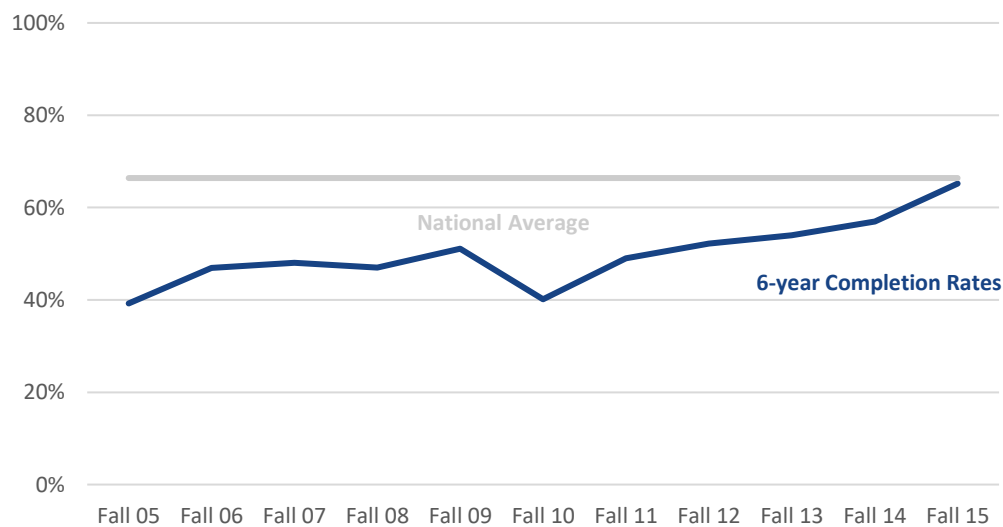

First-Time Freshmen, Full-Time Completion Rates

	Fall 14		Fall 15		Fall 16		Fall 17	
Entering First-Time, Full-Time	141		139		114		106	
Total number completed	81	57%	91	65%	66	58%	55	52%
<i>Projected completion... **</i>	58.2%		66.7%		61.2%		70.0%	
5 year Bachelor degrees (BTh, BAMW, Dual Degree)								
4 years	2	1%	5	4%	6	5%	1	1%
5 years	13	9%	9	7%	9	8%		
6+ years	3	2%	5	4%				
Total completion	18	12%	19	14%	15	13%		
4 year Bachelor degrees								
4 years	30	21%	30	22%	30	26%	37	35%
5 years	20	14%	19	21%	13	11%	7	7%
6+ years	3	2%	12	24%				
Total completion	53	38%	61	68%	43	38%	44	42%
Associates Degrees (AA, AAA degrees)								
2 years	2	1%	6	4%	3	3%	7	7%
3 years	5	4%	7	5%	5	4%	5	5%
4+ years	4	3%	2	1%	8	7%	1	1%
Total completion	11	8%	15	11%	16	14%	13	12%

6 Year Completion Rate