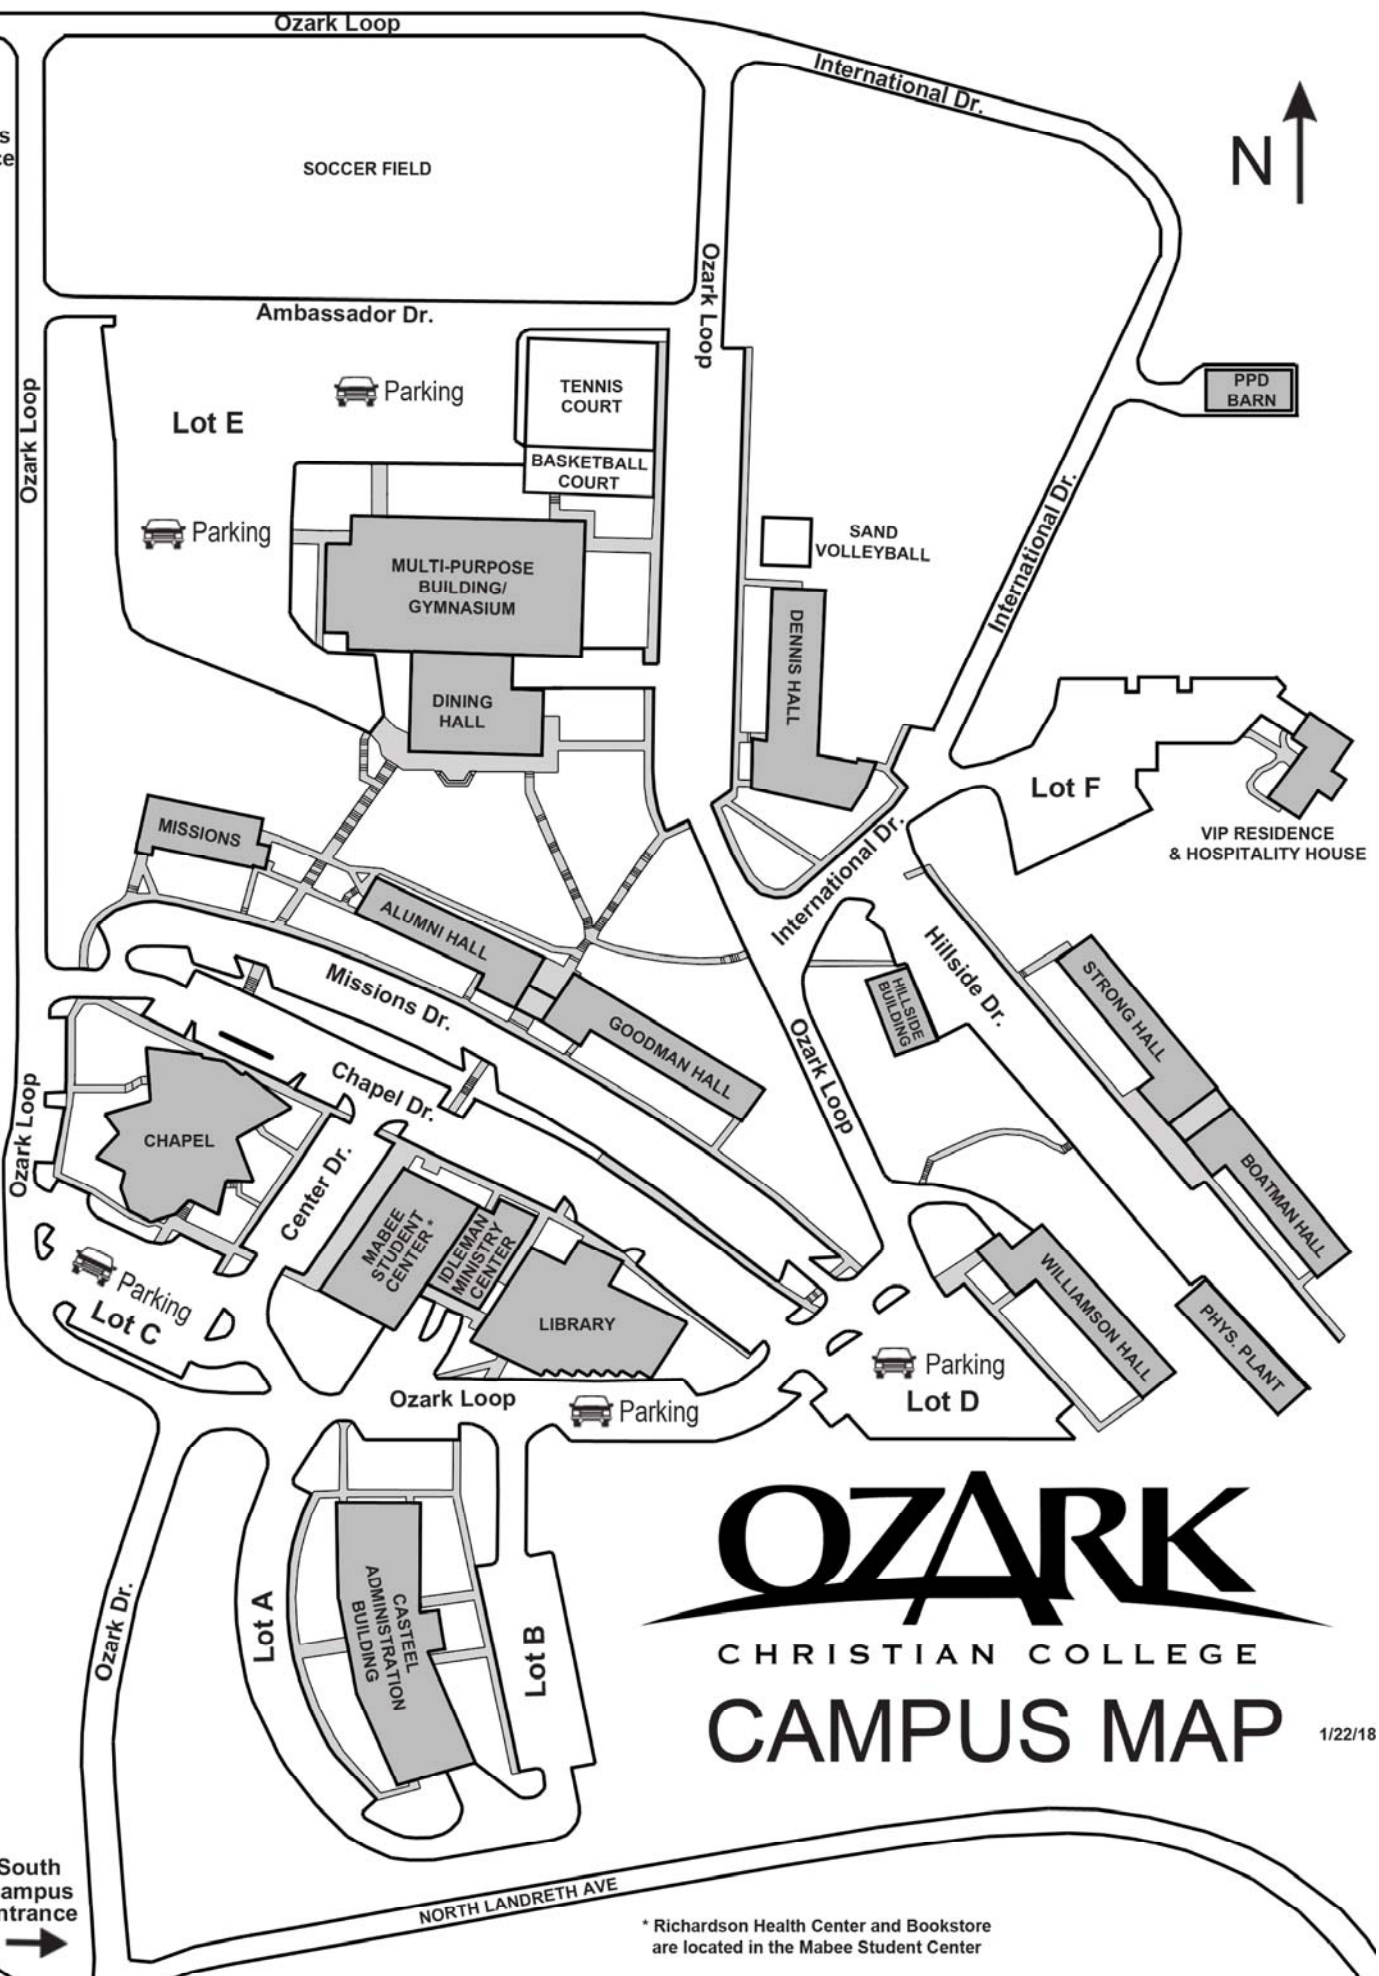

TO CARL JUNCTION / WEBB CITY
AIRPORT / HWY 71 / HWY 171

NORTH MAIN STREET / HWY 43

TO I-44 / DOWNTOWN JOPLIN / ROUTE 66

North
Campus
Entrance

South
Campus
Entrance

OZARK

CHRISTIAN COLLEGE

CAMPUS MAP

1/22/18

* Richardson Health Center and Bookstore
are located in the Mabee Student Center

1111 NORTH MAIN STREET - JOPLIN, MISSOURI 64801 - 417.626.1234 - www.OCC.edu